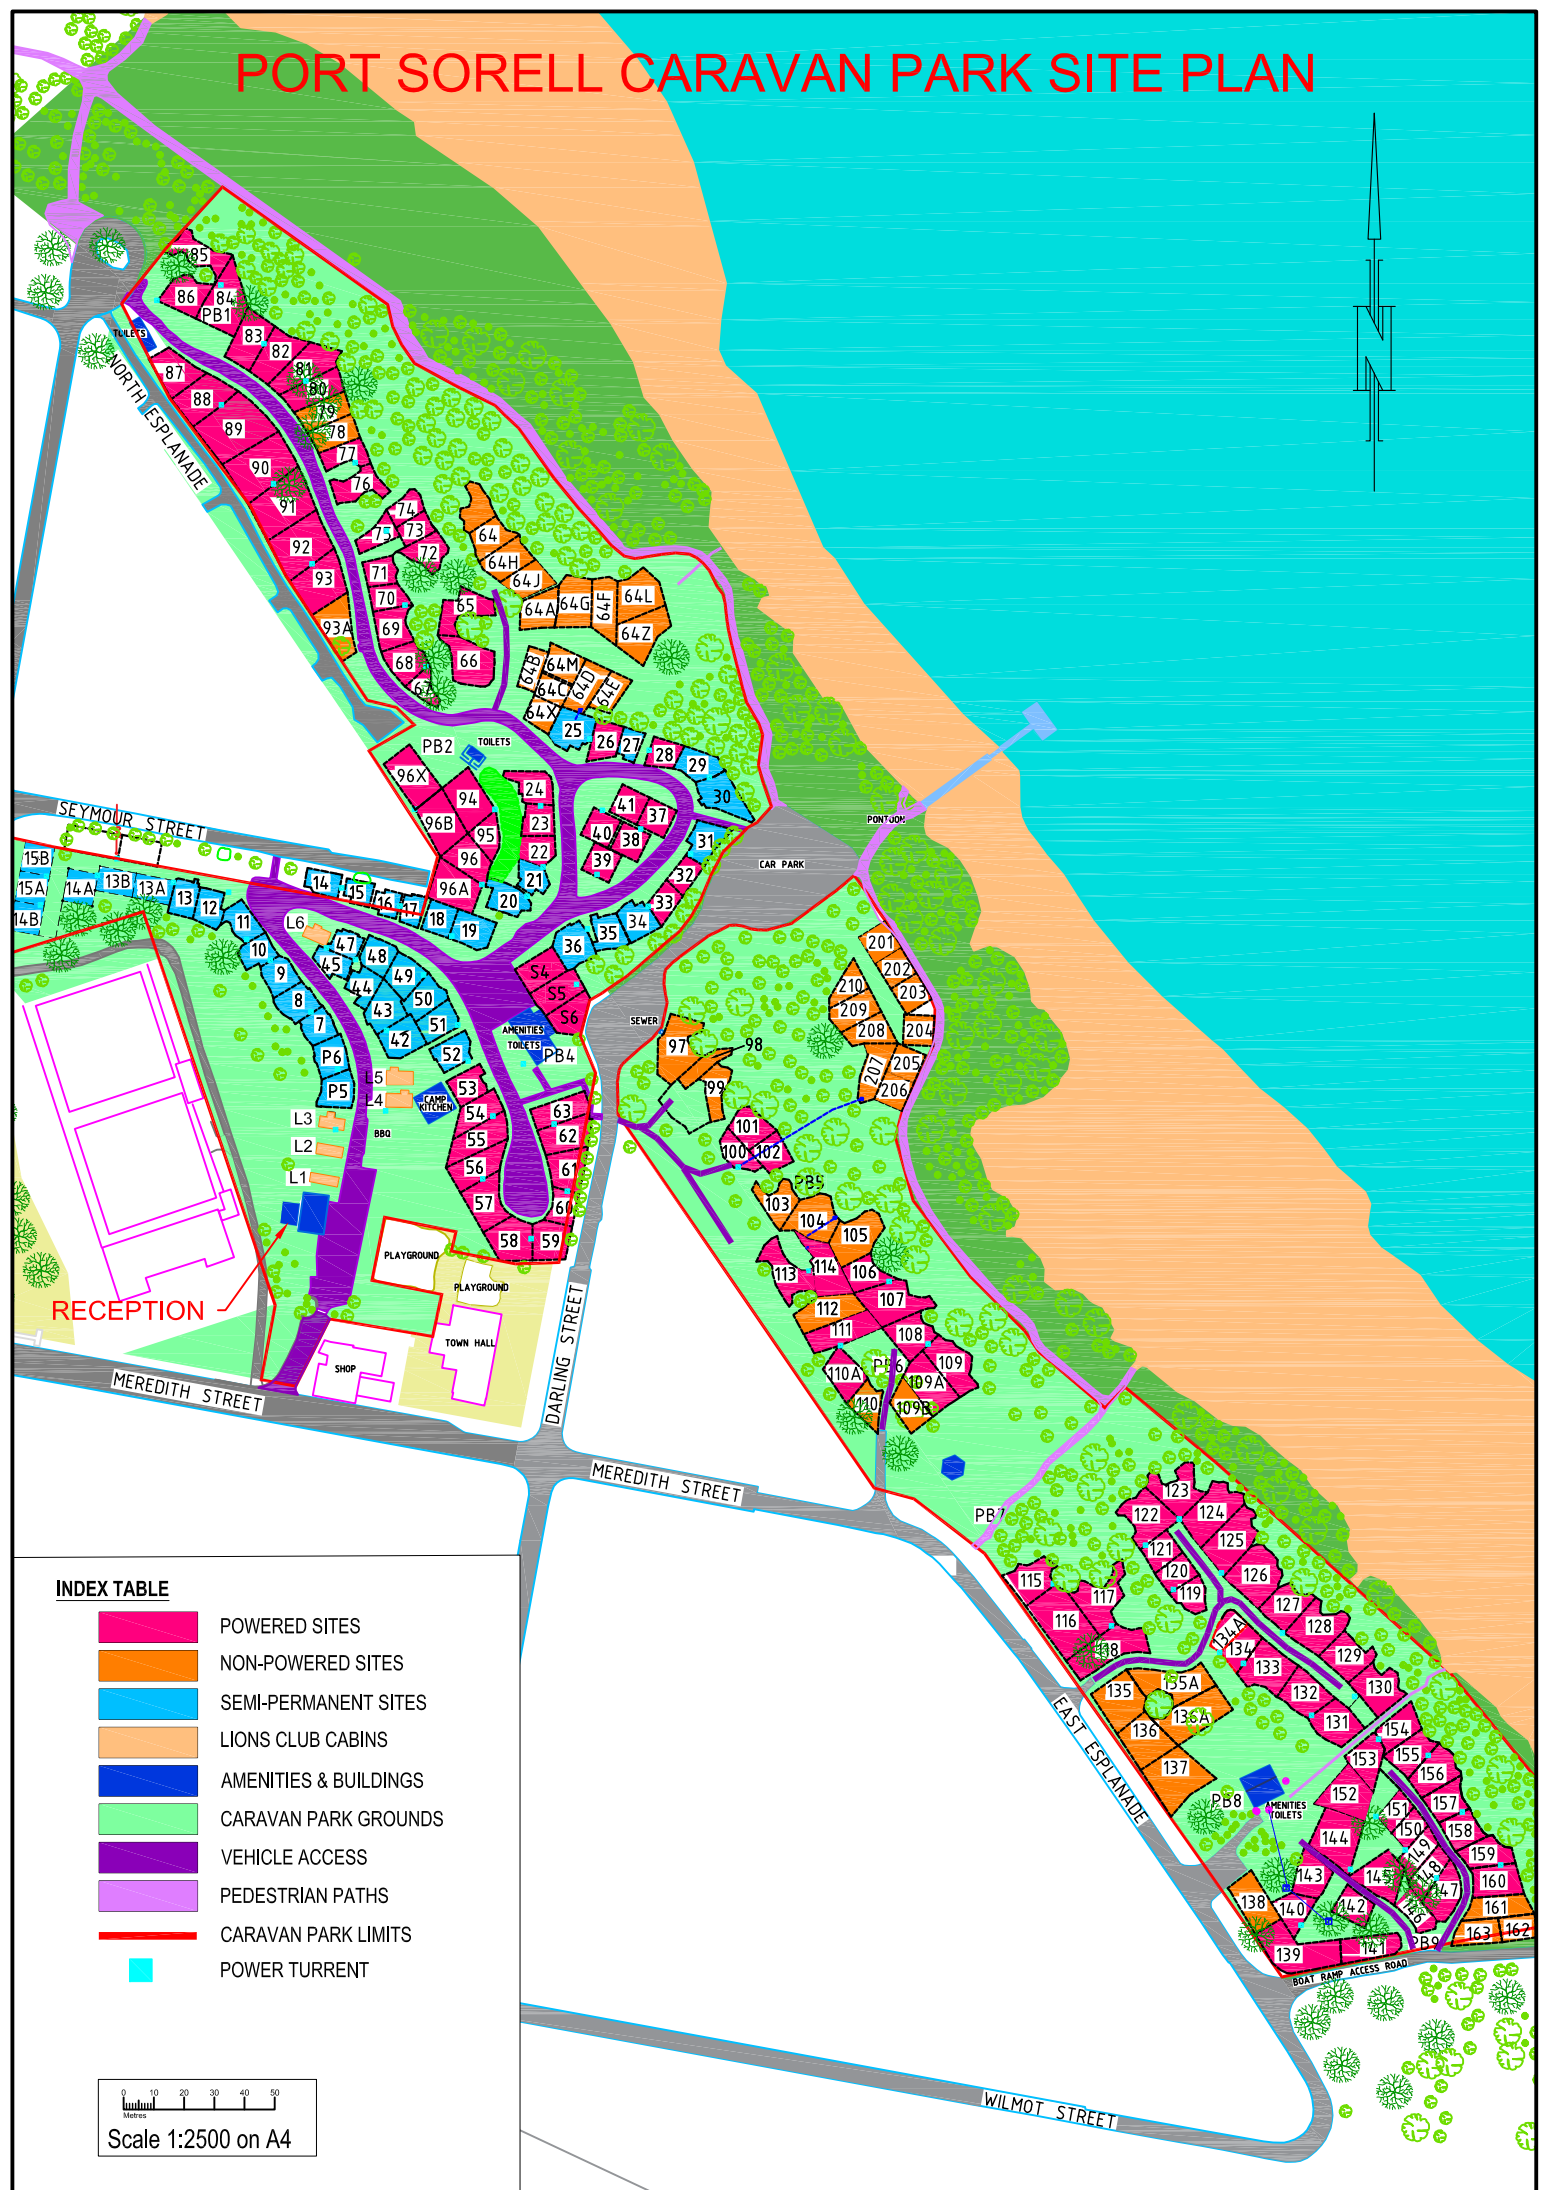

PORT SORELL CARAVAN PARK SITE PLAN

INDEX TABLE

- POWERED SITES
- NON-POWERED SITES
- SEMI-PERMANENT SITES
- LIONS CLUB CABINS
- AMENITIES & BUILDINGS
- CARAVAN PARK GROUNDS
- VEHICLE ACCESS
- PEDESTRIAN PATHS
- CARAVAN PARK LIMITS
- POWER CURRENT